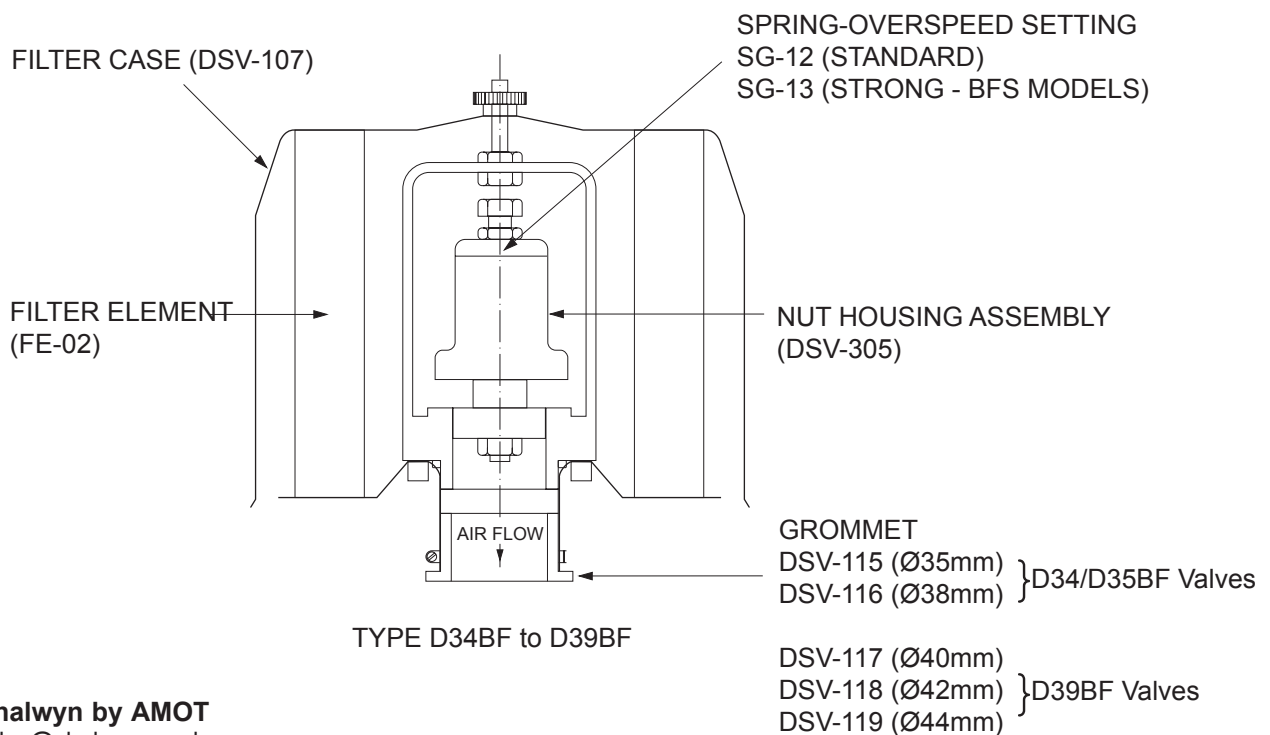

SPARES IDENTIFICATION: D Series Valve Types D34 to D64B, BF and AM

ALL TYPES EXCEPT D34BF to D39BF

TYPE D34BF to D39BF

Chalwyn by AMOT
sales@chalwyn.co.uk
www.chalwyn.com

A division of Roper Industries Limited