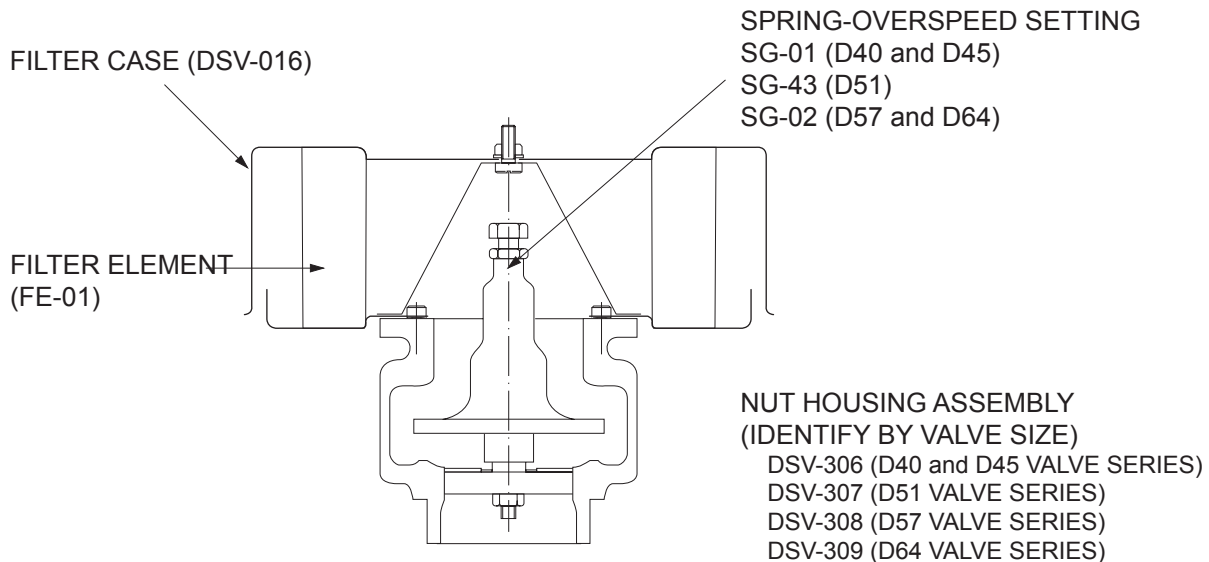

SPARES IDENTIFICATION: D Series Valve Types D34 to D64B, BF and AM

ALL TYPES EXCEPT D34BF to D39BF

TYPE D34BF to D39BF

Chalwyn by AMOT
sales@chalwyn.co.uk
www.chalwyn.com

A division of Roper Industries Limited